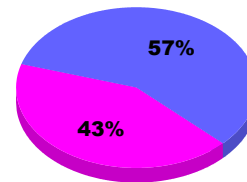

Gender Comparison 2011-2012

Jul/Aug/Sep

Legend: Male (Blue), Female (Magenta)