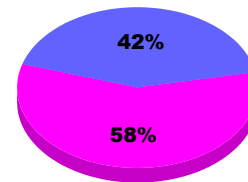

Gender Comparison 2011-2012

Jul/Aug/Sep

Legend: Male (Blue), Female (Magenta)